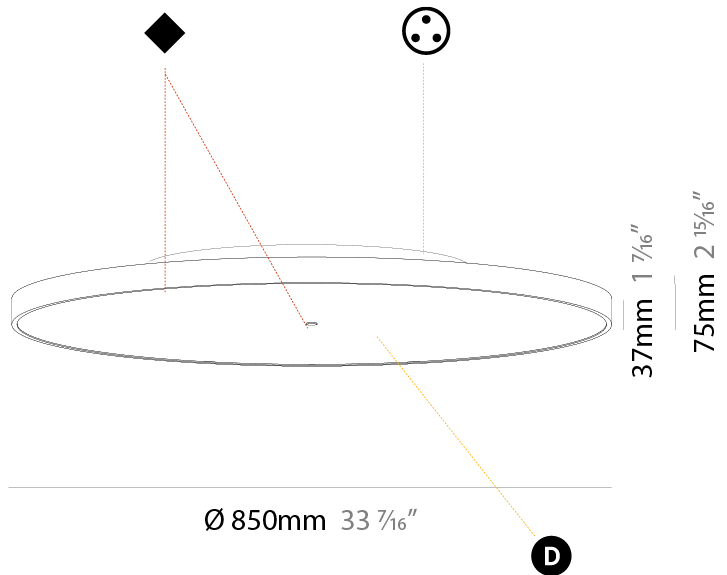

GENERAL

Series: Sign Diva
Subseries: Sign Diva
Brand: Prolicht
Division: Architectural
Mounting Type: Surface
Mounting Location: Ceiling
Subcategory: Ambient

PHYSICAL

Shape: Round
Diameter (mm): 850
Diameter (in): 33 ⁷/₁₆"
Height (mm): 75
Height (in): 2 ¹⁵/₁₆"
Light Distribution: Direct / Indirect
Weight (kg): 12.906
Weight (lbs): 28.453
Diffuser: Direct - PMMA - Opal/Micro-Prism/Sparkling Secret/Vintage Industrial with Shine Ring / Indirect - White/Yellow/Orange/Red/Blue/Green
Fixture Finish: SSR / BKV / CWI / CRY / HAB / UFT / ITA / RUA / FTG / MYG / LOD / PUS / FRO / FUP / KIA / POP / BLS / SPG / MEY / GOH / GUM / CHC / COM / ABZ / JAG / OBR / MOS / ROR
Fixture Material: Extruded Aluminum / Steel

ELECTRICAL

Lamp Type: LED (Zhaga Standard)
Input Wattage (W): 96.8
Total Output Wattage (W): 76.8
Dimming: Tri-Mode (Non-Dimming and Phase Dimming (120Vac only) and 0-10V Dimming)
Driver Included: Yes
Driver Location: Integrated
Driver Type: Constant Current - Universal
Driver Class: Class 2
Input Voltage (V): 120 - 277
Constant Current (MA): 600

LED

Color Temperature (*K): 3000 / 3500 / 4000
Max. Delivered Lumen (lm): 11160 / 11388 / 11620
CRI: >90 CRI
Lamp Life (hrs): 50000

OPTICAL

RATINGS AND CERTIFICATIONS

Certified By: Certified for North American Standards
IP rating: IP20

PROJECT
TYPE
SPECIFIER
QUANTITY
DATE