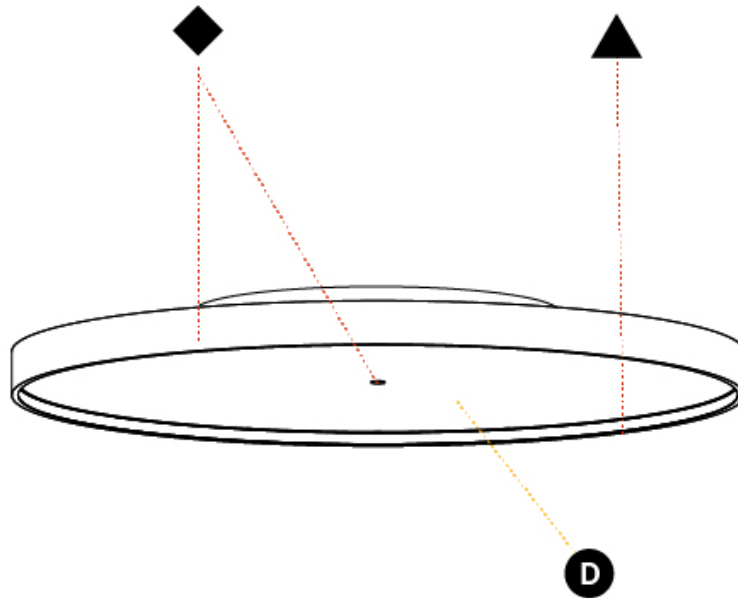

SIGN DIVA KORONA SURFACE

A3D103-

PROJECT

TYPE

SPECIFIER

QUANTITY

DATE