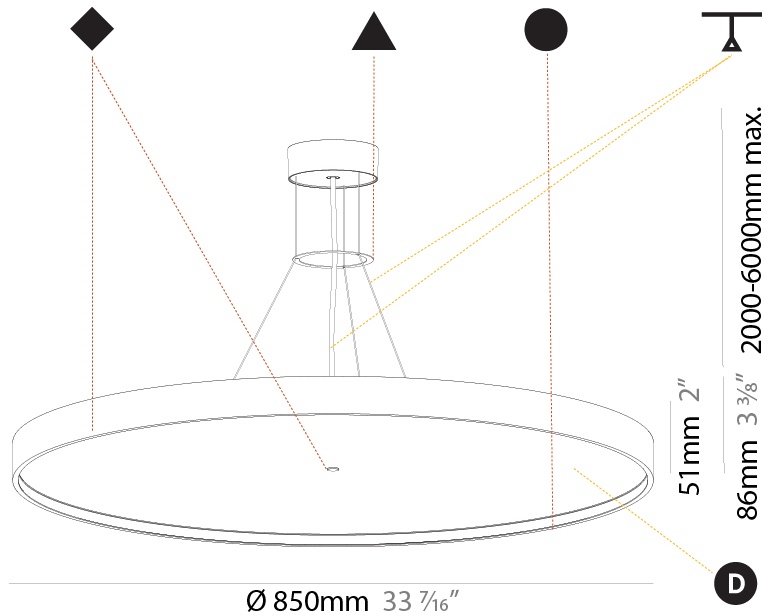

OPTICAL

RATINGS AND CERTIFICATIONS

Certified By: Certified for North American Standards
IP rating: IP20